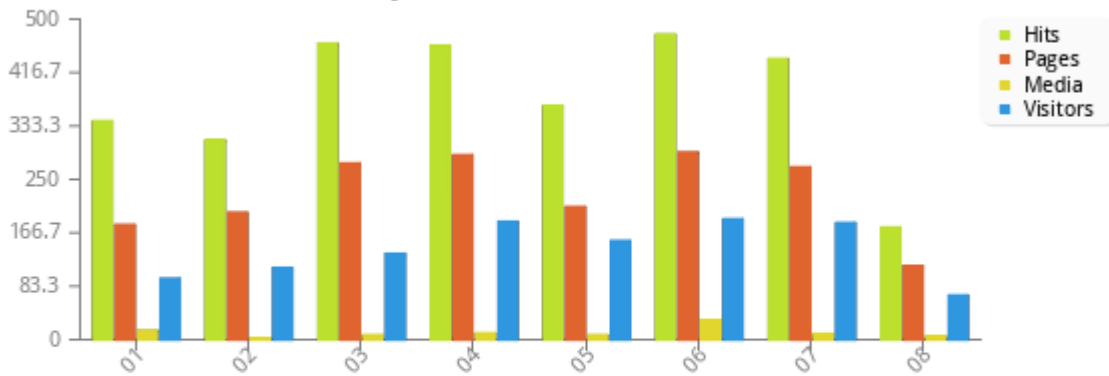

Stats

Access Summary

Access Summary by Month

Daily Accesses

Daily Access Statistics for 2026-06

Hourly Accesses

Hourly Access Statistics for 2026-06

Top URLs

Top Pages in 2026-06		
#	Name	Hits
1	user/lustywizy	552 30.28%
2	start	172 9.43%
3	public/stories/ai_dungeon/a_slime_collecting_balls	111 6.09%
4	public/misc/redditorgasmcounter	110 6.03%
5	wiki/dokuwiki	60 3.29%
6	public/stats	47 2.58%
7	public/sex_games	46 2.52%
8	user/start	43 2.36%
9	public/stories/spermwitch/the_last_spermwitch/chapter1_a_new_spermwitch/part2	43 2.36%
10	public/stories/spermwitch/the_last_spermwitch/chapter1_a_new_spermwitch/part3	43 2.36%
11	public/stories/ai_dungeon/a_slime_engulfing_people	40 2.19%
12	wiki/welcome	38 2.08%
13	public/stories/spermwitch/the_last_spermwitch/chapter1_a_new_spermwitch/part1	37 2.03%
14	public/start	34 1.87%
15	wiki/syntax	32 1.76%
16	public/stories/penpals/start	30 1.65%
17	public/stories/start	28 1.54%
18	public/stories/spermwitch/start	28 1.54%
19	public/stories/ai_dungeon/a_submissive_slime	27 1.48%
20	public/stories/real_stories/start	25 1.37%
21	public/stories/real_stories/newpew_threesome	24 1.32%
22	public/misc/nsfw_ask_unusual	24 1.32%
23	public/stories/spermwitch/the_last_spermwitch/start	24 1.32%
24	public/how_member	24 1.32%
25	public/misc/start	23 1.26%
26	public/stories/penpals/shorties/villa/nemo	22 1.21%
27	public/stories/real_stories/four_hours_under_his_orders	22 1.21%
28	public/stories/penpals/shorties/villa/start	21 1.15%

29	public/stories/spermwitch/spermwitch_infos	20	1.10%
30	public/stories/ai_dungeon/the_divine_orgy	20	1.10%

From:

<https://lustywizy.net/wiki/> - **Cécile's lusty wiki**

Permanent link:

<https://lustywizy.net/wiki/public:stats?rev=1617649347>