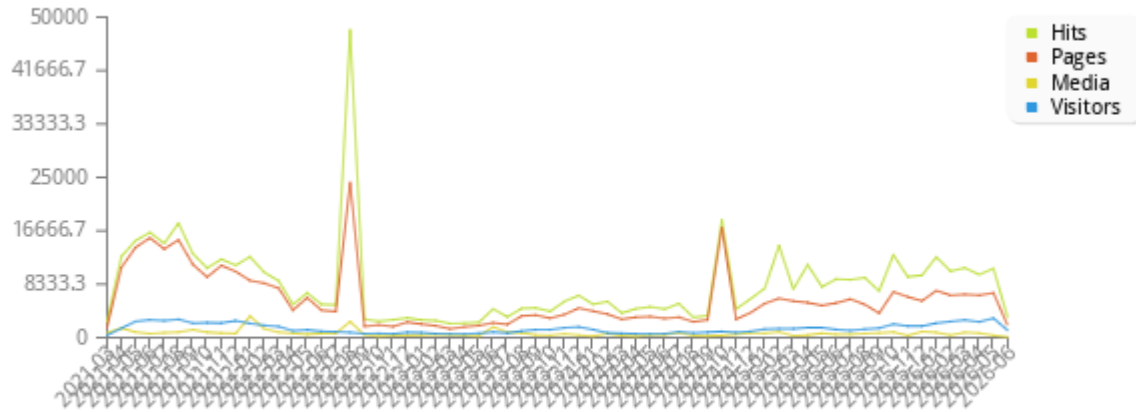

Stats

Access Summary

Access Summary by Month

Daily Accesses

Daily Access Statistics for 2026-06

Hourly Accesses

Hourly Access Statistics for 2026-06

Top URLs

Top Pages in 2026-06		
#	Name	Hits
1	user/lustywizy	552 30.28%
2	start	172 9.43%
3	public/stories/ai_dungeon/a_slime_collecting_balls	111 6.09%
4	public/misc/redditorgasmcounter	110 6.03%
5	wiki/dokuwiki	60 3.29%
6	public/stats	47 2.58%
7	public/sex_games	46 2.52%
8	user/start	43 2.36%
9	public/stories/spermwitch/the_last_spermwitch/chapter1_a_new_spermwitch/part2	43 2.36%
10	public/stories/spermwitch/the_last_spermwitch/chapter1_a_new_spermwitch/part3	43 2.36%
11	public/stories/ai_dungeon/a_slime_engulfing_people	40 2.19%
12	wiki/welcome	38 2.08%
13	public/stories/spermwitch/the_last_spermwitch/chapter1_a_new_spermwitch/part1	37 2.03%
14	public/start	34 1.87%
15	wiki/syntax	32 1.76%
16	public/stories/penpals/start	30 1.65%
17	public/stories/start	28 1.54%
18	public/stories/spermwitch/start	28 1.54%
19	public/stories/ai_dungeon/a_submissive_slime	27 1.48%
20	public/stories/real_stories/start	25 1.37%
21	public/stories/real_stories/newpew_threesome	24 1.32%
22	public/misc/nsfw_ask_unusual	24 1.32%
23	public/stories/spermwitch/the_last_spermwitch/start	24 1.32%
24	public/how_member	24 1.32%
25	public/misc/start	23 1.26%
26	public/stories/penpals/shorties/villa/nemo	22 1.21%
27	public/stories/real_stories/four_hours_under_his_orders	22 1.21%
28	public/stories/penpals/shorties/villa/start	21 1.15%

29	public/stories/spermwitch/spermwitch_infos	20	1.10%
30	public/stories/ai_dungeon/the_divine_orgy	20	1.10%

From:

<https://lustywizy.net/wiki/> - **Cécile's lusty wiki**

Permanent link:

<https://lustywizy.net/wiki/public:stats?rev=1617649347>