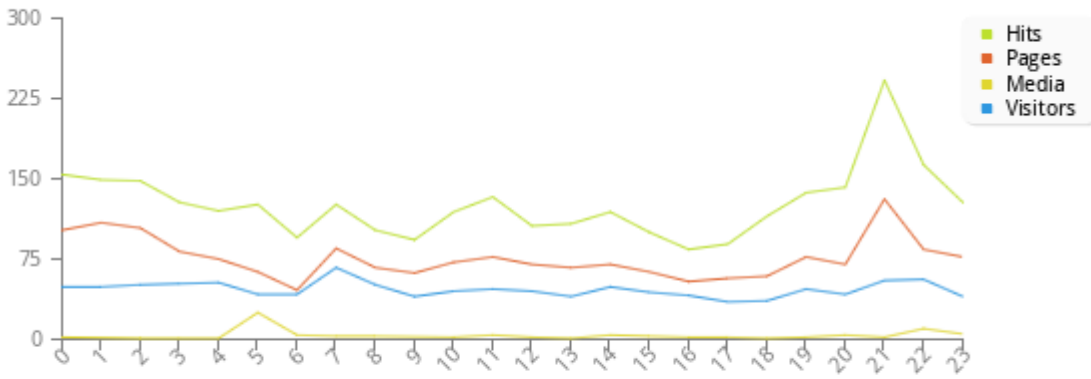

Stats

Access Summary

Access Summary by Month

Daily Accesses

Daily Access Statistics for 2026-06

Hourly Accesses

Hourly Access Statistics for 2026-06

Top URLs

Top Pages in 2026-06		
#	Name	Hits
1	user/lustywizy	552 30.28%
2	start	172 9.43%
3	public/stories/ai_dungeon/a_slime_collecting_balls	111 6.09%
4	public/misc/redditorgasmcounter	110 6.03%
5	wiki/dokuwiki	60 3.29%
6	public/stats	47 2.58%
7	public/sex_games	46 2.52%
8	user/start	43 2.36%
9	public/stories/spermwitch/the_last_spermwitch/chapter1_a_new_spermwitch/part2	43 2.36%
10	public/stories/spermwitch/the_last_spermwitch/chapter1_a_new_spermwitch/part3	43 2.36%
11	public/stories/ai_dungeon/a_slime_engulfing_people	40 2.19%
12	wiki/welcome	38 2.08%
13	public/stories/spermwitch/the_last_spermwitch/chapter1_a_new_spermwitch/part1	37 2.03%
14	public/start	34 1.87%
15	wiki/syntax	32 1.76%
16	public/stories/penpals/start	30 1.65%
17	public/stories/start	28 1.54%
18	public/stories/spermwitch/start	28 1.54%
19	public/stories/ai_dungeon/a_submissive_slime	27 1.48%
20	public/stories/real_stories/start	25 1.37%
21	public/stories/real_stories/newpew_threesome	24 1.32%
22	public/misc/nsfw_ask_unusual	24 1.32%
23	public/stories/spermwitch/the_last_spermwitch/start	24 1.32%
24	public/how_member	24 1.32%
25	public/misc/start	23 1.26%
26	public/stories/penpals/shorties/villa/nemo	22 1.21%
27	public/stories/real_stories/four_hours_under_his_orders	22 1.21%
28	public/stories/penpals/shorties/villa/start	21 1.15%

29	public/stories/spermwitch/spermwitch_infos	20	1.10%
30	public/stories/ai_dungeon/the_divine_orgy	20	1.10%

From:

<https://lustywizy.net/wiki/> - **Cécile's lusty wiki**

Permanent link:

<https://lustywizy.net/wiki/public:stats?rev=1617649347>