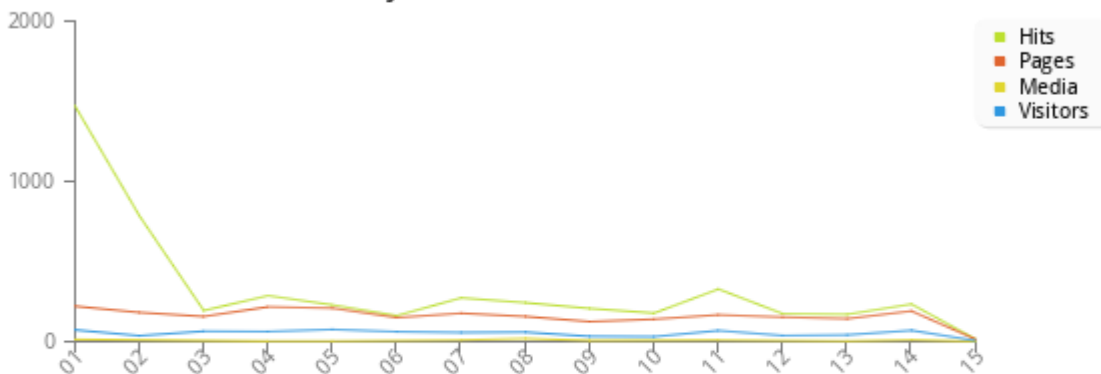

Status 404 - Not Found	1505
Status 200 - OK	2484
Status 400 - Bad Request	1

Daily Accesses

Daily Access Statistics for 2025-04										
Day	Hits		Media		Pages		Visitors		Traffic	
01	1470	29.70%	14	17.28%	221	9.20%	73	9.35%	2.1 MB	15.06%
02	785	15.86%	0	0.00%	182	7.57%	37	4.74%	251.6 KB	1.75%
03	194	3.92%	0	0.00%	157	6.53%	65	8.32%	531.6 KB	3.70%
04	287	5.80%	3	3.70%	217	9.03%	63	8.07%	889.5 KB	6.20%
05	229	4.63%	3	3.70%	209	8.70%	76	9.73%	1016 KB	7.08%
06	162	3.27%	0	0.00%	150	6.24%	62	7.94%	1 MB	7.19%
07	273	5.52%	10	12.35%	177	7.37%	57	7.30%	1.1 MB	7.74%
08	243	4.91%	19	23.46%	157	6.53%	59	7.55%	1.7 MB	12.32%
09	207	4.18%	7	8.64%	125	5.20%	33	4.23%	732.4 KB	5.10%
10	178	3.60%	0	0.00%	140	5.83%	31	3.97%	623.5 KB	4.34%
11	328	6.63%	10	12.35%	167	6.95%	69	8.83%	1.3 MB	9.37%
12	174	3.52%	0	0.00%	153	6.37%	38	4.87%	685.5 KB	4.78%
13	170	3.44%	3	3.70%	143	5.95%	42	5.38%	523 KB	3.64%
14	234	4.73%	11	13.58%	191	7.95%	70	8.96%	1.5 MB	10.85%
15	15	0.30%	1	1.23%	14	0.58%	6	0.77%	125.6 KB	0.87%

Daily Access Statistics for 2025-04

Hourly Accesses

Hourly Access Statistics for 2025-04										
Hour	Hits		Media		Pages		Visitors		Traffic	
0	272	5.50%	0	0.00%	111	4.62%	37	4.74%	555.9 KB	3.87%
1	209	4.22%	5	6.17%	107	4.45%	24	3.07%	764 KB	5.32%
2	232	4.69%	0	0.00%	100	4.16%	29	3.71%	272.1 KB	1.90%
3	152	3.07%	3	3.70%	69	2.87%	25	3.20%	721.4 KB	5.03%
4	190	3.84%	0	0.00%	88	3.66%	25	3.20%	343.2 KB	2.39%