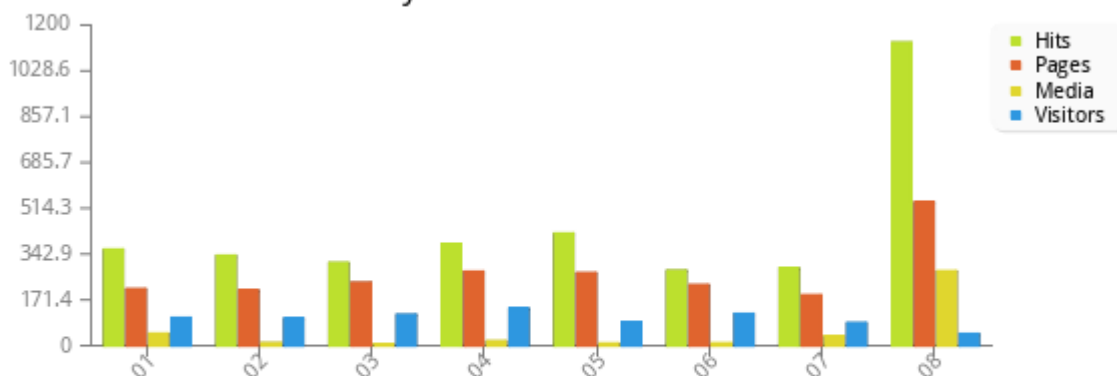

Total files	408	
Total pages	2157	
Total visitors	744	
Total bytes	8 MB	
	avg	max
Hits per hour	146.375	611
Hits per day	439.125	1135
Files per day	51	279
Pages per day	269.625	537
Bytes per day	2.8 MB	12.7 MB
Hits by Status Code		
Status 200 - OK	2565	
Status 404 - Not Found	946	
Status 400 - Bad Request	2	

Daily Accesses

Daily Access Statistics for 2026-04										
Day	Hits		Media		Pages		Visitors		Traffic	
01	360	10.25%	45	11.03%	212	9.83%	104	13.05%	1.9 MB	8.19%
02	337	9.59%	10	2.45%	207	9.60%	102	12.80%	1.3 MB	5.66%
03	310	8.82%	5	1.23%	236	10.94%	116	14.55%	808.6 KB	3.46%
04	380	10.82%	17	4.17%	277	12.84%	139	17.44%	1.8 MB	8.11%
05	420	11.96%	8	1.96%	272	12.61%	88	11.04%	1.2 MB	5.15%
06	281	8.00%	9	2.21%	227	10.52%	119	14.93%	1.1 MB	4.92%
07	290	8.26%	35	8.58%	189	8.76%	85	10.66%	2.1 MB	9.00%
08	1135	32.31%	279	68.38%	537	24.90%	44	5.52%	12.7 MB	55.50%

Daily Access Statistics for 2026-04

Hourly Accesses

Hourly Access Statistics for 2026-04										
Hour	Hits		Media		Pages		Visitors		Traffic	
0	108	3.07%	1	0.25%	88	4.08%	40	5.02%	471.4 KB	2.02%