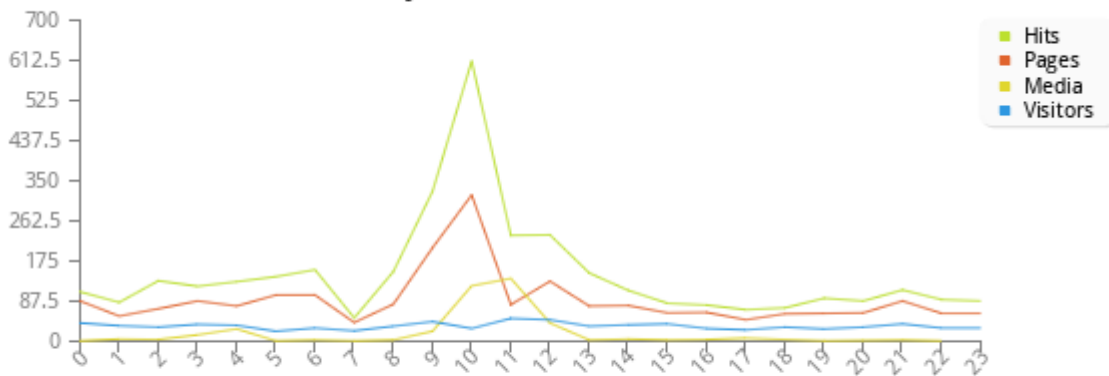

Daily Access Statistics for 2026-04

Hourly Accesses

Hourly Access Statistics for 2026-04										
Hour	Hits		Media		Pages		Visitors		Traffic	
0	108	3.07%	1	0.25%	88	4.08%	40	5.02%	471.4 KB	2.02%

1	85	2.42%	5	1.23%	55	2.55%	34	4.27%	466.8 KB	2.00%
2	132	3.76%	4	0.98%	71	3.29%	31	3.89%	357.2 KB	1.53%
3	120	3.42%	14	3.43%	88	4.08%	37	4.64%	943.9 KB	4.04%
4	130	3.70%	27	6.62%	77	3.57%	35	4.39%	1 MB	4.51%
5	141	4.01%	1	0.25%	101	4.68%	22	2.76%	353.8 KB	1.52%
6	156	4.44%	3	0.74%	101	4.68%	29	3.64%	625.3 KB	2.68%
7	51	1.45%	1	0.25%	41	1.90%	23	2.89%	130.4 KB	0.56%
8	152	4.33%	3	0.74%	81	3.76%	33	4.14%	326.6 KB	1.40%
9	327	9.31%	22	5.39%	204	9.46%	43	5.40%	1.8 MB	8.07%
10	611	17.39%	121	29.66%	319	14.79%	28	3.51%	5.8 MB	25.63%
11	231	6.58%	137	33.58%	80	3.71%	50	6.27%	5.4 MB	23.47%
12	232	6.60%	40	9.80%	131	6.07%	47	5.90%	1.4 MB	6.06%
13	149	4.24%	3	0.74%	77	3.57%	33	4.14%	422.3 KB	1.81%
14	111	3.16%	5	1.23%	78	3.62%	36	4.52%	519.4 KB	2.23%
15	83	2.36%	3	0.74%	62	2.87%	38	4.77%	277.5 KB	1.19%
16	79	2.25%	4	0.98%	63	2.92%	28	3.51%	330.5 KB	1.42%
17	69	1.96%	7	1.72%	47	2.18%	25	3.14%	609.2 KB	2.61%
18	73	2.08%	0	0.00%	60	2.78%	31	3.89%	222.6 KB	0.95%
19	94	2.68%	1	0.25%	61	2.83%	27	3.39%	363.8 KB	1.56%
20	88	2.50%	2	0.49%	62	2.87%	31	3.89%	242.2 KB	1.04%
21	112	3.19%	3	0.74%	88	4.08%	38	4.77%	372 KB	1.59%
22	91	2.59%	1	0.25%	61	2.83%	29	3.64%	246.2 KB	1.05%
23	88	2.50%	0	0.00%	61	2.83%	29	3.64%	250.2 KB	1.07%

Hourly Access Statistics for 2026-04

Top Referrers

Top Referrers in 2026-04		
#	Name	Hits
1	https://lustywizy.net/	324 31.24%
2	https://lustywizy.net/wiki/user:lustywizy	230 22.18%
3	http://www.lustywizy.net/wiki/	34 3.28%
4	https://www.lustywizy.net/	33 3.18%
5	https://lustywizy.net/wiki/start	30 2.89%
6	https://www.lustywizy.net/wiki/wiki:dokuwiki	24 2.31%