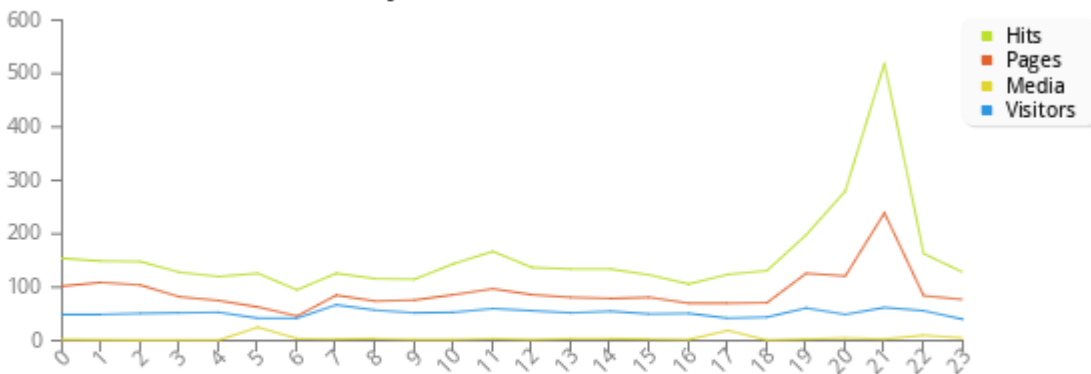

Hourly Accesses

Hourly Access Statistics for 2026-06										
Hour	Hits		Media		Pages		Visitors		Traffic	
0	154	4.09%	2	1.82%	102	4.67%	49	3.94%	609.5 KB	4.76%
1	149	3.96%	0	0.00%	109	4.99%	49	3.94%	498.7 KB	3.90%
2	148	3.93%	1	0.91%	104	4.76%	51	4.10%	349.9 KB	2.73%
3	128	3.40%	1	0.91%	82	3.75%	52	4.18%	370.9 KB	2.90%
4	120	3.19%	1	0.91%	75	3.43%	53	4.26%	277.7 KB	2.17%
5	126	3.35%	25	22.73%	63	2.88%	42	3.37%	1.3 MB	10.33%
6	95	2.52%	4	3.64%	46	2.11%	42	3.37%	296.8 KB	2.32%
7	126	3.35%	3	2.73%	85	3.89%	67	5.38%	556.8 KB	4.35%
8	116	3.08%	4	3.64%	74	3.39%	57	4.58%	476.9 KB	3.73%
9	115	3.05%	2	1.82%	76	3.48%	52	4.18%	356.1 KB	2.78%
10	144	3.82%	2	1.82%	86	3.94%	53	4.26%	252.7 KB	1.97%
11	167	4.44%	4	3.64%	97	4.44%	60	4.82%	508.8 KB	3.98%
12	137	3.64%	2	1.82%	86	3.94%	56	4.50%	398.2 KB	3.11%
13	134	3.56%	4	3.64%	81	3.71%	52	4.18%	499.1 KB	3.90%
14	134	3.56%	4	3.64%	79	3.62%	55	4.42%	433.7 KB	3.39%
15	123	3.27%	3	2.73%	81	3.71%	50	4.02%	512.4 KB	4.00%
16	106	2.82%	2	1.82%	70	3.21%	51	4.10%	284.9 KB	2.23%
17	124	3.29%	19	17.27%	70	3.21%	42	3.37%	973.1 KB	7.60%
18	131	3.48%	1	0.91%	71	3.25%	44	3.53%	240.6 KB	1.88%
19	198	5.26%	3	2.73%	126	5.77%	61	4.90%	658.9 KB	5.15%
20	280	7.44%	5	4.55%	121	5.54%	49	3.94%	817.8 KB	6.39%
21	519	13.78%	3	2.73%	239	10.94%	62	4.98%	983.1 KB	7.68%
22	163	4.33%	10	9.09%	84	3.85%	56	4.50%	751.1 KB	5.87%
23	128	3.40%	5	4.55%	77	3.53%	40	3.21%	366.1 KB	2.86%

Hourly Access Statistics for 2026-06

Top Referrers

Top Referrers in 2026-06		
#	Name	Hits