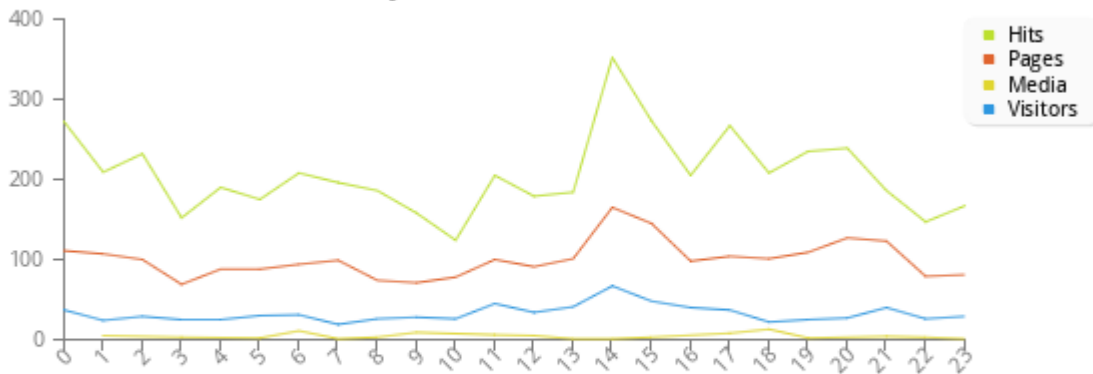

5	175	3.54%	2	2.47%	88	3.66%	30	3.84%	519.8 KB	3.62%
6	208	4.20%	11	13.58%	94	3.91%	31	3.97%	758.3 KB	5.28%
7	196	3.96%	1	1.23%	99	4.12%	19	2.43%	352.1 KB	2.45%
8	186	3.76%	3	3.70%	74	3.08%	26	3.33%	416 KB	2.90%
9	158	3.19%	9	11.11%	71	2.95%	28	3.59%	615.4 KB	4.29%
10	124	2.51%	0	0.00%	78	3.25%	26	3.33%	227.2 KB	1.58%
11	205	4.14%	6	7.41%	100	4.16%	45	5.76%	801.5 KB	5.58%
12	179	3.62%	5	6.17%	91	3.79%	34	4.35%	674.3 KB	4.70%
13	184	3.72%	1	1.23%	101	4.20%	41	5.25%	805.7 KB	5.61%
14	352	7.11%	1	1.23%	165	6.87%	67	8.58%	681.9 KB	4.75%
15	273	5.52%	3	3.70%	145	6.03%	48	6.15%	850.4 KB	5.92%
16	205	4.14%	0	0.00%	98	4.08%	40	5.12%	354.5 KB	2.47%
17	267	5.40%	8	9.88%	104	4.33%	37	4.74%	611.4 KB	4.26%
18	208	4.20%	13	16.05%	101	4.20%	22	2.82%	860.7 KB	6.00%
19	235	4.75%	2	2.47%	109	4.54%	25	3.20%	1.1 MB	7.84%
20	239	4.83%	0	0.00%	127	5.29%	27	3.46%	541.6 KB	3.77%
21	186	3.76%	4	4.94%	123	5.12%	40	5.12%	749.5 KB	5.22%
22	147	2.97%	3	3.70%	79	3.29%	26	3.33%	331.3 KB	2.31%
23	167	3.37%	1	1.23%	81	3.37%	29	3.71%	422 KB	2.94%

Hourly Access Statistics for 2025-04

Top Referrers

Top Referrers in 2025-04		
#	Name	Hits
1	https://lustywizy.net/wiki/start	148 39.68%
2	https://www.lustywizy.net/wiki/wiki:dokuwiki	108 28.95%
3	https://lustywizy.net	38 10.19%
4	https://lustywizy.net/wiki/public:stories:ai_dungeon:a_slime_collecting_balls	23 6.17%
5	https://lustywizy.net/wiki/user:lustywizy	14 3.75%
6	https://lustywizy.net/wiki/public:misc:redditorgasmcounter	6 1.61%
7	https://lustywizy.net/wiki/wiki:dokuwiki	3 0.80%
8	https://lustywizy.net/wiki/public:how_member	2 0.54%
9	https://lustywizy.net/wiki/public:stories:penpals:shorties:villa:nemo	2 0.54%
10	https://lustywizy.net/wiki/public:stories:spermwitch:the_last_spermwitch:chapter1_a_new_spermwitch:part2	2 0.54%
11	https://lustywizy.net/wiki/public:stories:spermwitch:spermwitch_infos	2 0.54%