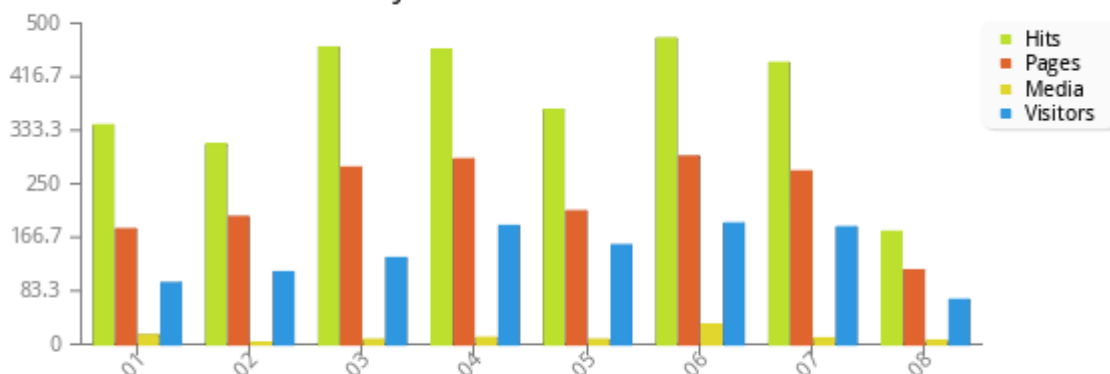

Month Overview

Monthly Statistics for 2026-06		
Total hits	1907	
Total files	84	
Total pages	1823	
Total visitors	1072	
Total bytes	7.1 MB	
	avg	max
Hits per hour	126.083333333333	242
Hits per day	378.25	476
Files per day	10.5	30
Pages per day	227.875	292
Bytes per day	1.3 MB	2.1 MB
Hits by Status Code		
Status 200 - OK	1907	
Status 404 - Not Found	1118	
Status 400 - Bad Request	1	

Daily Accesses

Daily Access Statistics for 2026-06										
Day	Hits		Media		Pages		Visitors		Traffic	
01	341	11.27%	14	16.67%	179	9.82%	95	8.50%	1.3 MB	12.41%
02	311	10.28%	2	2.38%	198	10.86%	112	10.02%	868 KB	8.29%
03	462	15.27%	7	8.33%	275	15.09%	134	11.99%	1.5 MB	14.68%
04	458	15.14%	10	11.90%	288	15.80%	184	16.46%	1.3 MB	13.00%
05	365	12.06%	7	8.33%	207	11.35%	154	13.77%	1 MB	10.14%
06	476	15.73%	30	35.71%	292	16.02%	188	16.82%	2.1 MB	20.61%
07	438	14.47%	9	10.71%	269	14.76%	182	16.28%	1.5 MB	14.72%
08	175	5.78%	5	5.95%	115	6.31%	69	6.17%	643.7 KB	6.15%

Daily Access Statistics for 2026-06