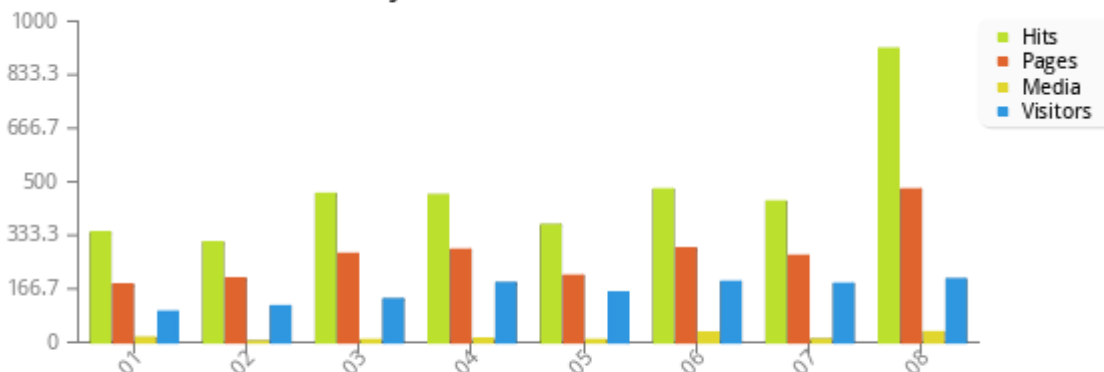

Month Overview

Monthly Statistics for 2026-06		
Total hits	2294	
Total files	110	
Total pages	2184	
Total visitors	1190	
Total bytes	8.4 MB	
	avg	max
Hits per hour	156.875	519
Hits per day	470.625	914
Files per day	13.75	31
Pages per day	273	476
Bytes per day	1.6 MB	2.9 MB
Hits by Status Code		
Status 200 - OK	2294	
Status 404 - Not Found	1470	
Status 400 - Bad Request	1	

Daily Accesses

Daily Access Statistics for 2026-06										
Day	Hits		Media		Pages		Visitors		Traffic	
01	341	9.06%	14	12.73%	179	8.20%	95	7.63%	1.3 MB	10.15%
02	311	8.26%	2	1.82%	198	9.07%	112	9.00%	868 KB	6.78%
03	462	12.27%	7	6.36%	275	12.59%	134	10.76%	1.5 MB	12.00%
04	458	12.16%	10	9.09%	288	13.19%	184	14.78%	1.3 MB	10.63%
05	365	9.69%	7	6.36%	207	9.48%	154	12.37%	1 MB	8.29%
06	476	12.64%	30	27.27%	292	13.37%	188	15.10%	2.1 MB	16.85%
07	438	11.63%	9	8.18%	269	12.32%	182	14.62%	1.5 MB	12.04%
08	914	24.28%	31	28.18%	476	21.79%	196	15.74%	2.9 MB	23.25%

Daily Access Statistics for 2026-06