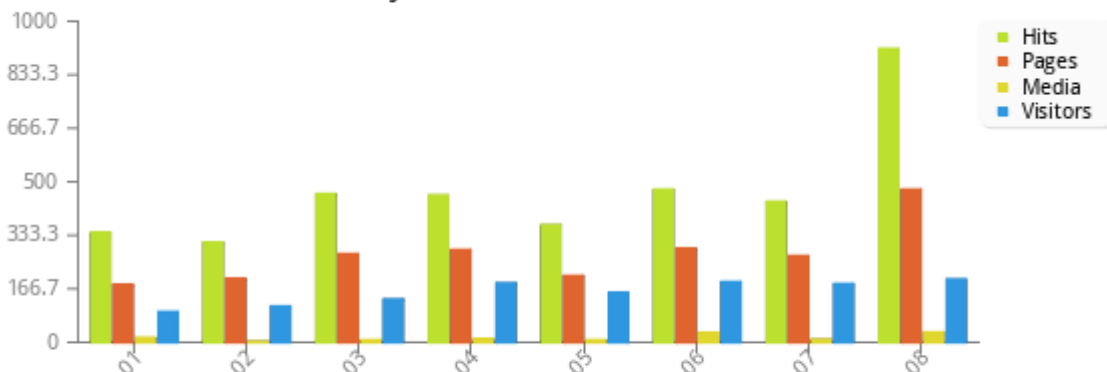

Month Overview

Monthly Statistics for 2026-06		
Total hits	2294	
Total files	110	
Total pages	2184	
Total visitors	1190	
Total bytes	8.4 MB	
	avg	max
Hits per hour	156.875	519
Hits per day	470.625	914
Files per day	13.75	31
Pages per day	273	476
Bytes per day	1.6 MB	2.9 MB
Hits by Status Code		
Status 200 - OK	2294	
Status 404 - Not Found	1470	
Status 400 - Bad Request	1	

Daily Accesses

Daily Access Statistics for 2026-06										
Day	Hits		Media		Pages		Visitors		Traffic	
01	341	9.06%	14	12.73%	179	8.20%	95	7.63%	1.3 MB	10.15%
02	311	8.26%	2	1.82%	198	9.07%	112	9.00%	868 KB	6.78%
03	462	12.27%	7	6.36%	275	12.59%	134	10.76%	1.5 MB	12.00%
04	458	12.16%	10	9.09%	288	13.19%	184	14.78%	1.3 MB	10.63%
05	365	9.69%	7	6.36%	207	9.48%	154	12.37%	1 MB	8.29%
06	476	12.64%	30	27.27%	292	13.37%	188	15.10%	2.1 MB	16.85%
07	438	11.63%	9	8.18%	269	12.32%	182	14.62%	1.5 MB	12.04%
08	914	24.28%	31	28.18%	476	21.79%	196	15.74%	2.9 MB	23.25%

Daily Access Statistics for 2026-06