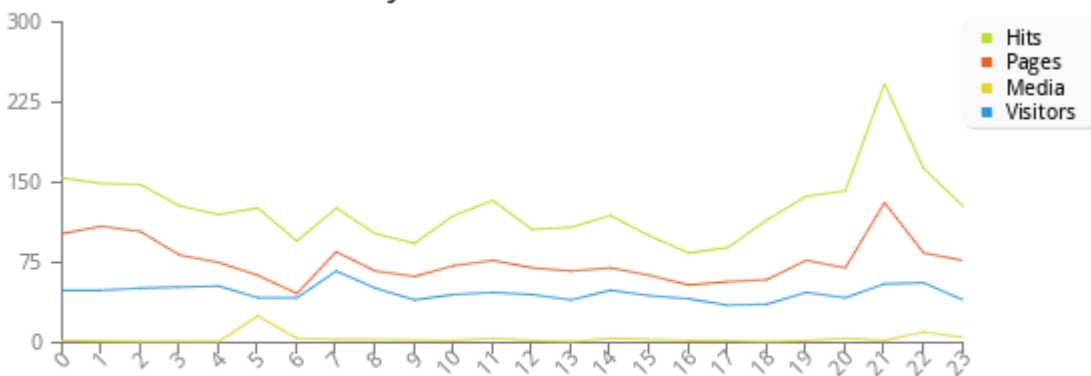

Hourly Accesses

Hourly Access Statistics for 2026-06										
Hour	Hits		Media		Pages		Visitors		Traffic	
0	154	5.09%	2	2.38%	102	5.60%	49	4.38%	609.5 KB	5.82%
1	149	4.92%	0	0.00%	109	5.98%	49	4.38%	498.7 KB	4.77%
2	148	4.89%	1	1.19%	104	5.70%	51	4.56%	349.9 KB	3.34%
3	128	4.23%	1	1.19%	82	4.50%	52	4.65%	370.9 KB	3.54%
4	120	3.97%	1	1.19%	75	4.11%	53	4.74%	277.7 KB	2.65%
5	126	4.16%	25	29.76%	63	3.46%	42	3.76%	1.3 MB	12.63%
6	95	3.14%	4	4.76%	46	2.52%	42	3.76%	296.8 KB	2.84%
7	126	4.16%	3	3.57%	85	4.66%	67	5.99%	556.8 KB	5.32%
8	102	3.37%	3	3.57%	67	3.68%	51	4.56%	408.3 KB	3.90%
9	93	3.07%	0	0.00%	62	3.40%	40	3.58%	233.3 KB	2.23%
10	119	3.93%	2	2.38%	72	3.95%	45	4.03%	195.6 KB	1.87%
11	133	4.40%	4	4.76%	77	4.22%	47	4.20%	444 KB	4.24%
12	106	3.50%	2	2.38%	70	3.84%	45	4.03%	331.9 KB	3.17%
13	108	3.57%	1	1.19%	67	3.68%	40	3.58%	367.9 KB	3.52%
14	119	3.93%	4	4.76%	70	3.84%	49	4.38%	405 KB	3.87%
15	100	3.30%	3	3.57%	63	3.46%	44	3.94%	475.7 KB	4.55%
16	84	2.78%	2	2.38%	54	2.96%	41	3.67%	262 KB	2.50%
17	89	2.94%	2	2.38%	57	3.13%	35	3.13%	253.9 KB	2.43%
18	115	3.80%	1	1.19%	59	3.24%	36	3.22%	213.8 KB	2.04%
19	137	4.53%	2	2.38%	77	4.22%	47	4.20%	414.6 KB	3.96%
20	142	4.69%	4	4.76%	70	3.84%	42	3.76%	562.4 KB	5.37%
21	242	8.00%	2	2.38%	131	7.19%	55	4.92%	496.2 KB	4.74%
22	163	5.39%	10	11.90%	84	4.61%	56	5.01%	751.1 KB	7.18%
23	128	4.23%	5	5.95%	77	4.22%	40	3.58%	366.1 KB	3.50%

Hourly Access Statistics for 2026-06

Top Referrers

Top Referrers in 2026-06		
#	Name	Hits