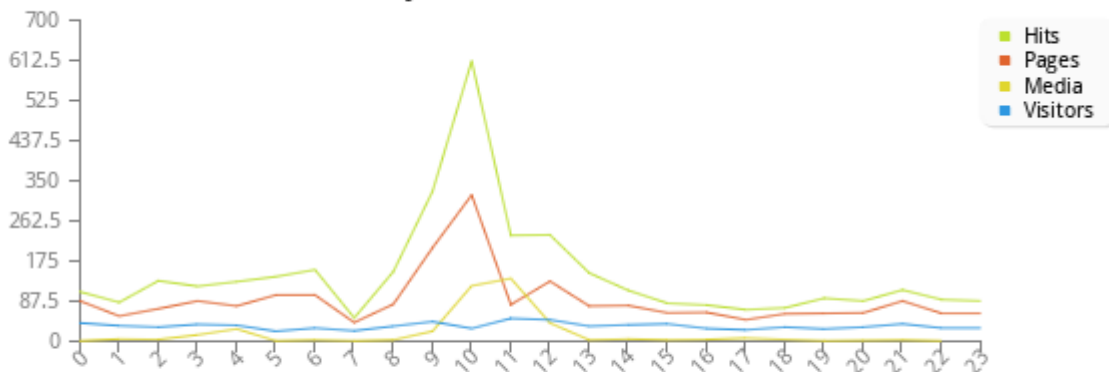

1	85	2.42%	5	1.23%	55	2.55%	34	4.27%	466.8 KB	2.00%
2	132	3.76%	4	0.98%	71	3.29%	31	3.89%	357.2 KB	1.53%
3	120	3.42%	14	3.43%	88	4.08%	37	4.64%	943.9 KB	4.04%
4	130	3.70%	27	6.62%	77	3.57%	35	4.39%	1 MB	4.51%
5	141	4.01%	1	0.25%	101	4.68%	22	2.76%	353.8 KB	1.52%
6	156	4.44%	3	0.74%	101	4.68%	29	3.64%	625.3 KB	2.68%
7	51	1.45%	1	0.25%	41	1.90%	23	2.89%	130.4 KB	0.56%
8	152	4.33%	3	0.74%	81	3.76%	33	4.14%	326.6 KB	1.40%
9	327	9.31%	22	5.39%	204	9.46%	43	5.40%	1.8 MB	8.07%
10	611	17.39%	121	29.66%	319	14.79%	28	3.51%	5.8 MB	25.63%
11	231	6.58%	137	33.58%	80	3.71%	50	6.27%	5.4 MB	23.47%
12	232	6.60%	40	9.80%	131	6.07%	47	5.90%	1.4 MB	6.06%
13	149	4.24%	3	0.74%	77	3.57%	33	4.14%	422.3 KB	1.81%
14	111	3.16%	5	1.23%	78	3.62%	36	4.52%	519.4 KB	2.23%
15	83	2.36%	3	0.74%	62	2.87%	38	4.77%	277.5 KB	1.19%
16	79	2.25%	4	0.98%	63	2.92%	28	3.51%	330.5 KB	1.42%
17	69	1.96%	7	1.72%	47	2.18%	25	3.14%	609.2 KB	2.61%
18	73	2.08%	0	0.00%	60	2.78%	31	3.89%	222.6 KB	0.95%
19	94	2.68%	1	0.25%	61	2.83%	27	3.39%	363.8 KB	1.56%
20	88	2.50%	2	0.49%	62	2.87%	31	3.89%	242.2 KB	1.04%
21	112	3.19%	3	0.74%	88	4.08%	38	4.77%	372 KB	1.59%
22	91	2.59%	1	0.25%	61	2.83%	29	3.64%	246.2 KB	1.05%
23	88	2.50%	0	0.00%	61	2.83%	29	3.64%	250.2 KB	1.07%

Hourly Access Statistics for 2026-04

Top Referrers

Top Referrers in 2026-04		
#	Name	Hits
1	https://lustywizy.net/	324 31.24%
2	https://lustywizy.net/wiki/user:lustywizy	230 22.18%
3	http://www.lustywizy.net/wiki/	34 3.28%
4	https://www.lustywizy.net/	33 3.18%
5	https://lustywizy.net/wiki/start	30 2.89%
6	https://www.lustywizy.net/wiki/wiki:dokuwiki	24 2.31%