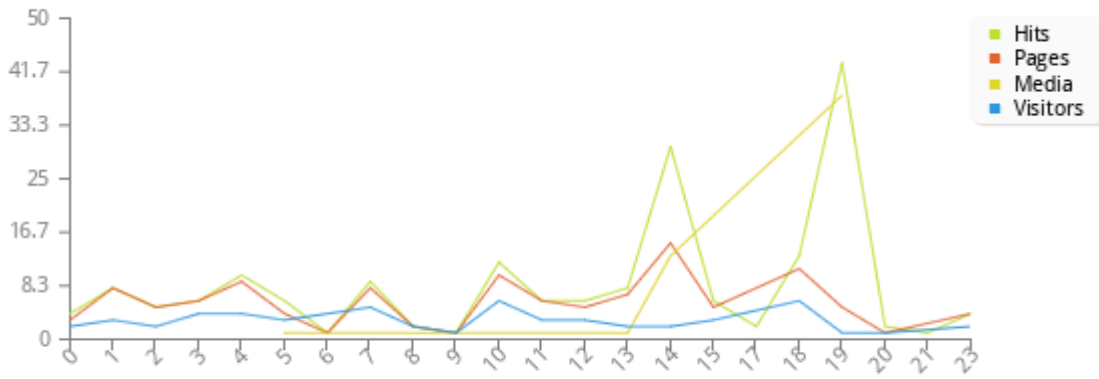

Stats

Access Summary

Daily Accesses

Hourly Accesses

Hourly Access Statistics for 2024-10

From: <https://lustywizy.net/wiki/> - **Cécile's lusty wiki**

Permanent link: <https://lustywizy.net/wiki/public:stats>