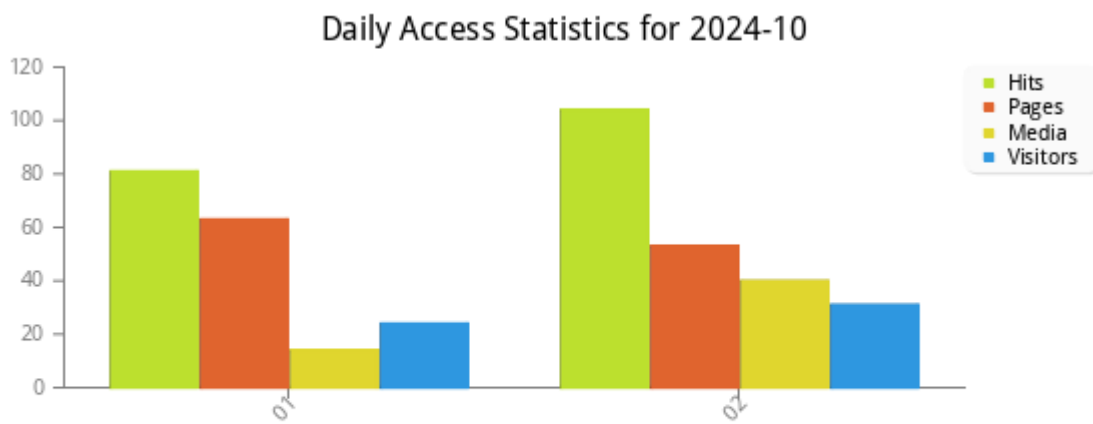

Stats

Access Summary

Daily Accesses

Hourly Accesses

Hourly Access Statistics for 2024-10

From: <https://lustywizy.net/wiki/> - **Cécile's lusty wiki**

Permanent link: <https://lustywizy.net/wiki/public:stats>