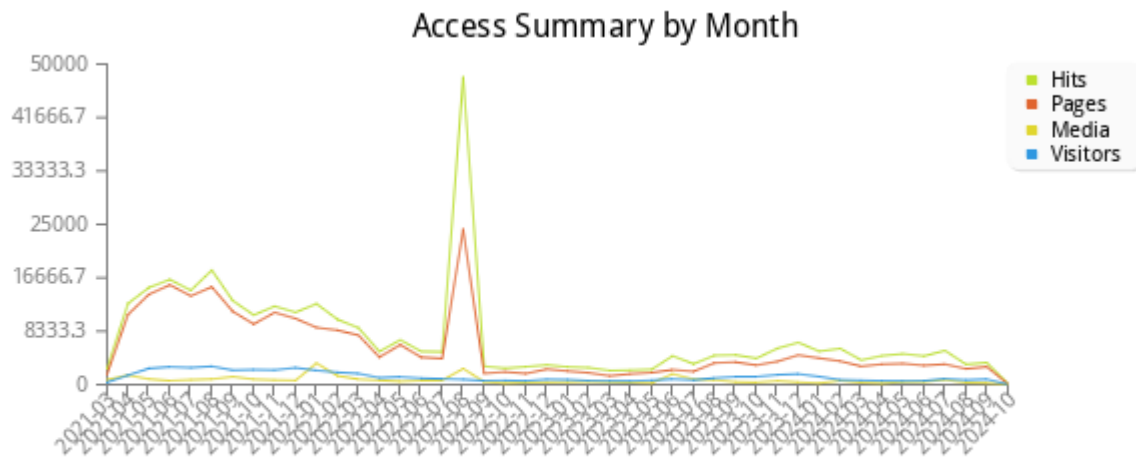

Stats

Access Summary

Daily Accesses

Hourly Accesses

Hourly Access Statistics for 2024-10

From: <https://lustywizy.net/wiki/> - **Cécile's lusty wiki**

Permanent link: <https://lustywizy.net/wiki/public:stats>